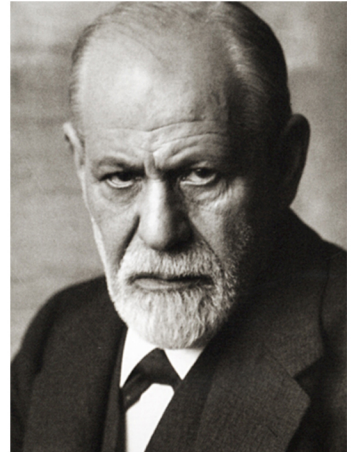

THE PSYCHOANALYTIC
STUDIES PROGRAM PRESENTS

ART & ACTS *of Justice*

Literature, Psychoanalysis, and Law:
The Example of Oscar Wilde

Socrates
470-399 BC

Gustave Flaubert
1821-1880

Oscar Wilde
1854-1900

Charles Baudelaire
1821-1867

Sigmund Freud
1856-1939

SHOSHANA FELMAN

Robert Woodruff Distinguished Professor
of Comparative Literature and French
Emory University

THURSDAY | APRIL 4
4:15PM | WHITE HALL 103