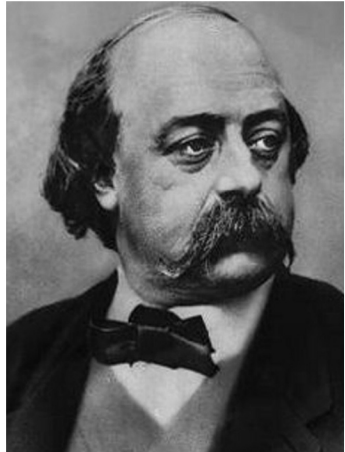

THE PSYCHOANALYTIC
STUDIES PROGRAM PRESENTS

ART & ACTS *of Justice*

Literature, Psychoanalysis, and Law:
The Example of Oscar Wilde

Socrates
470-399 BC

Gustave Flaubert
1821-1880

Oscar Wilde
1854-1900

Charles Baudelaire
1821-1867

Sigmund Freud
1856-1939

SHOSHANA FELMAN

Robert Woodruff Distinguished Professor
of Comparative Literature and French
Emory University

THURSDAY | APRIL 4
4:15PM | WHITE HALL 103